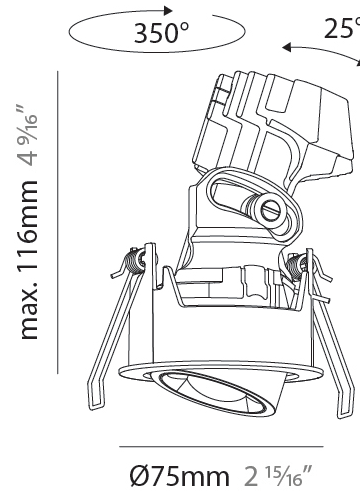

GENERAL
Series: Oiko Pro Round
Subseries: Oiko Pro Round Adjustable
Brand: Prolicht
Division: Architectural
Mounting Type: Recessed
Mounting Location: Ceiling
Subcategory: Downlight

PHYSICAL
Shape: Round
Diameter (mm): 75
Diameter (in): 2 ¹⁵/₁₆
Height (mm): 112
Height (in): 4 ⁷/₁₆
Ceiling Thickness (mm): 1 - 25
Ceiling Thickness (in): 1/16 - 1 3/16
Min. Recessing Depth (mm): 120
Min. Recessing Depth (in): 4 ³/₄
Light Distribution: Direct
Weight (kg): 0.276
Fixture Finish: SSR / BKV / CWI / CRY / HAB / UFT / ITA / RUA / FTG / MYG / LOD / PUS / FRO / FUP / KIA / POP / BLS / SPG / MEY / GOH / GUM / CHC / COM / ABZ / JAG / OBR / MOS / ROR
Fixture Material: Aluminum Die Cast
Cut-out Measurements: D. 86mm / 3 3/8"

ELECTRICAL
Lamp Type: LED (Zhaga Standard)
Input Wattage (W): 16
Total Output Wattage (W): 14.6
Dimming: Tri-Mode (Non-Dimming and Phase Dimming (120Vac only) and 0-10V Dimming)
Driver Included: No
Driver Location: Recessed Housing
Driver Type: Constant Current - Universal
Driver Class: Class 2
Input Voltage (V): 120 - 277
Constant Current (MA): 350

LED
Number of LEDs: 1
Color Temperature (°K): 2700 / 3000 / 3500 / 4000
Max. Delivered Lumen (lm): 1067 / 1150 / 1217 / 1220
Nominal Lumen (lm): 1393 / 1501 / 1589 / 1592
CRI: >90 CRI
Lamp Life (hrs): 50000

OPTICAL
Reflector°: 14
Adjustability: Rotational 350° / Tilt 25°

RATINGS AND CERTIFICATIONS
Certified By: Certified for North American Standards
IP rating: IP20