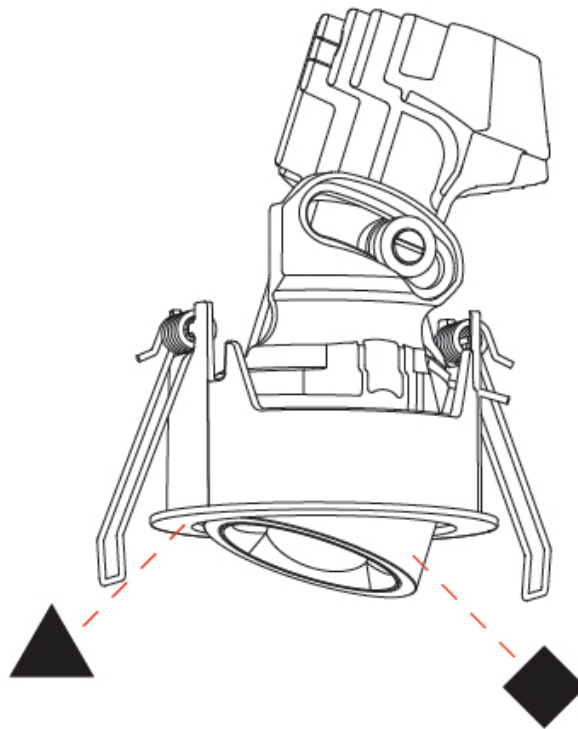

OIKO PRO ROUND ADJUSTABLE RECESSED

A35841-

PROJECT	_____
TYPE	_____
SPECIFIER	_____
QUANTITY	_____
DATE	_____