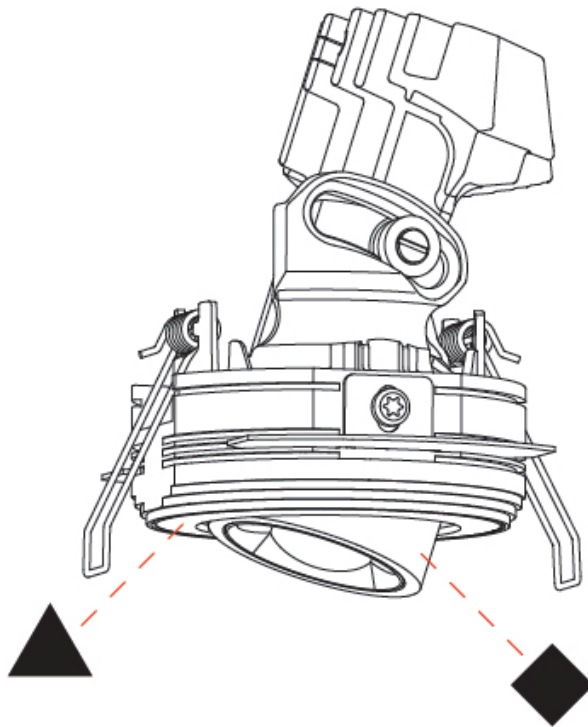

OPTICAL

Reflector: 14
 Adjustability: Rotational 350° / Tilt 25°

RATINGS AND CERTIFICATIONS

Certified By: Certified for North American Standards
 IP rating: IP20

OIKO PRO ROUND ADJUSTABLE TRIMLESS

A35815-

PROJECT	_____
TYPE	_____
SPECIFIER	_____
QUANTITY	_____
DATE	_____